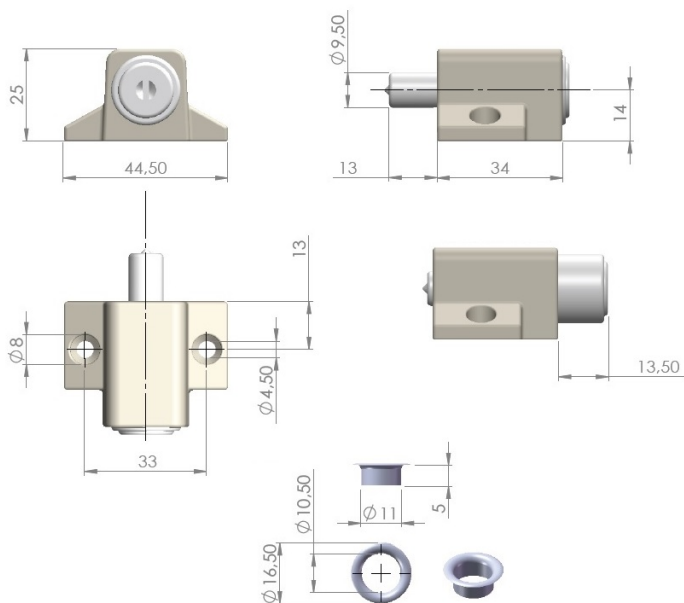

PRODUCT SHEET

Description:

Window Push Lock 280, $\varnothing 19$, Silver Powder Coated, KA E30, CK SISO, W/Sleeve

Item number:

14.03.003-0

Units	Box	Carton	HS Code	Barcode
Pcs.	12	120	8301300000	
				5704866034258

SISO A/S

Mileparken 11
DK-2740 Skovlunde
Denmark
VAT: DK 24786013

Phone +45 45 830 900

www.siso.dk
siso@siso.dk

Danske Bank
Nytorv Branch
Copenhagen
SWIFT: DABADKKK

Account no.
4180 3112 112936
IBAN Account
DK7230003112112936